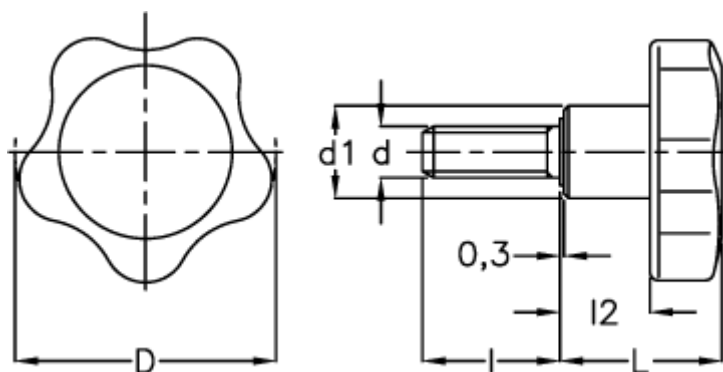

Data Sheet

Article number: 2302166247
Description: E+G Lobe knobs
VC.692/32 p-M6x40

Measures

D = 32
d1 = 14
d 6g = M6
l = 40
L = 22.5
l2 = 12.5